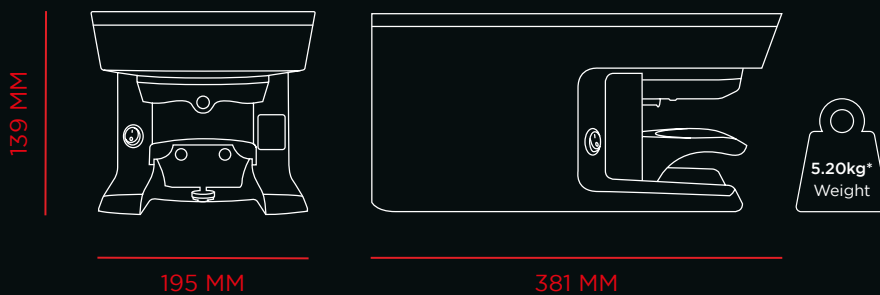

PUQ Press M6

Automatic Tamper

The PUQ Press M6 is an integrated automatic tamper designed to deliver consistent, perfectly level tamping while reducing strain and improving workflow in busy coffee bars. Installed directly beneath the grinder, it eliminates manual tamping and unnecessary movement. Built for high-volume environments, the M6 combines durability, precision and space-saving design to support faster service and reliable espresso quality throughout the day.

“

The PUQ Press M6 always delivers perfect tamping, ensuring consistency is built into every shot.”

PUQ Press M6

Technical Information

Specification

Product ID	PUQPM6
Capacity	More than 10 kg of coffee per week
Tamping Profiles	Speedy, Precision, Soft, Hulk, Single
Tamping Pressure Range	5 - 30 kg
Tamp Diameter	53 - 58.3 mm
Energy	110 - 240 V
Power	76 W
Dimensions (D x W x H)	381 x 195 x 139 mm
Weight	5.2 kg