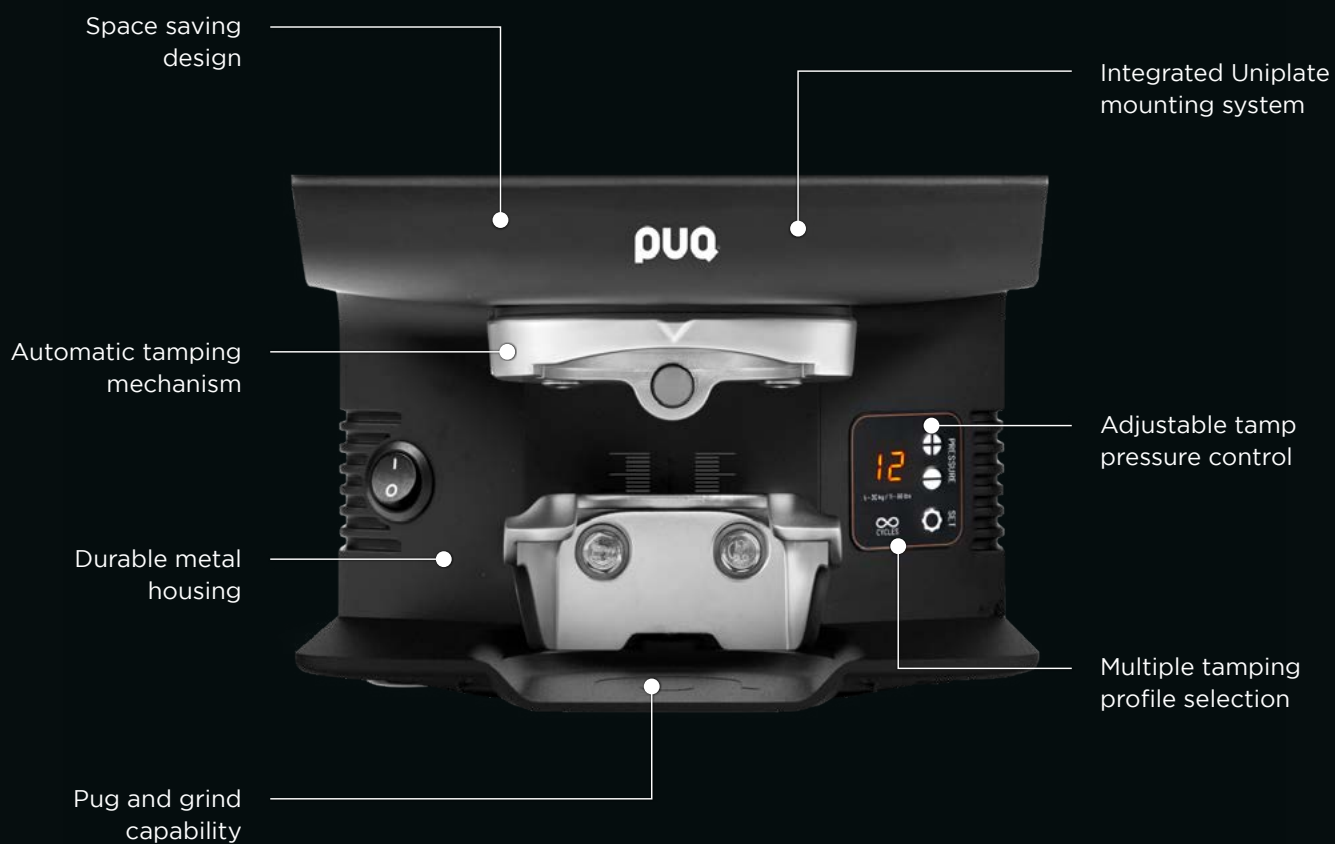

Anfirm Luna
Espresso Grinder
GRINDANFLUNA

Get in Touch

liquidline.co.uk
sales@liquidline.co.uk
0800 849 9110

liquidline.ie
sales@liquidline.ie
01 263 6363